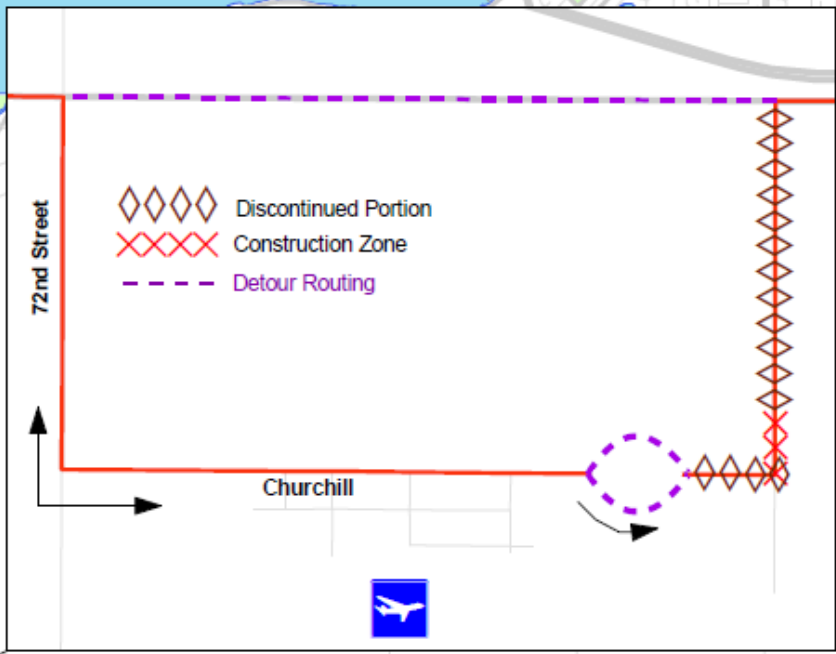

C76 Scottsdale Exchange/ Ladner Exchange

***Detour due to 80th Street
overpass construction***

TRANS LINK
Community SHUTTLE
Coast Mountain Bus Company
VBC Service Planning

November 2011
For route and schedule information, visit www.translink.ca

Scottsdale Exchange
Bay 7: C76 Ladner Exchange

Delta View Life Enrichment Centre
C76 Scottsdale Exchange
C76 Ladner Exchange

Delta Municipal Hall
and Delta Hospital

Ladner Exchange
Bay 6: C76 Scottsdale Exchange

Boundary Bay Airport